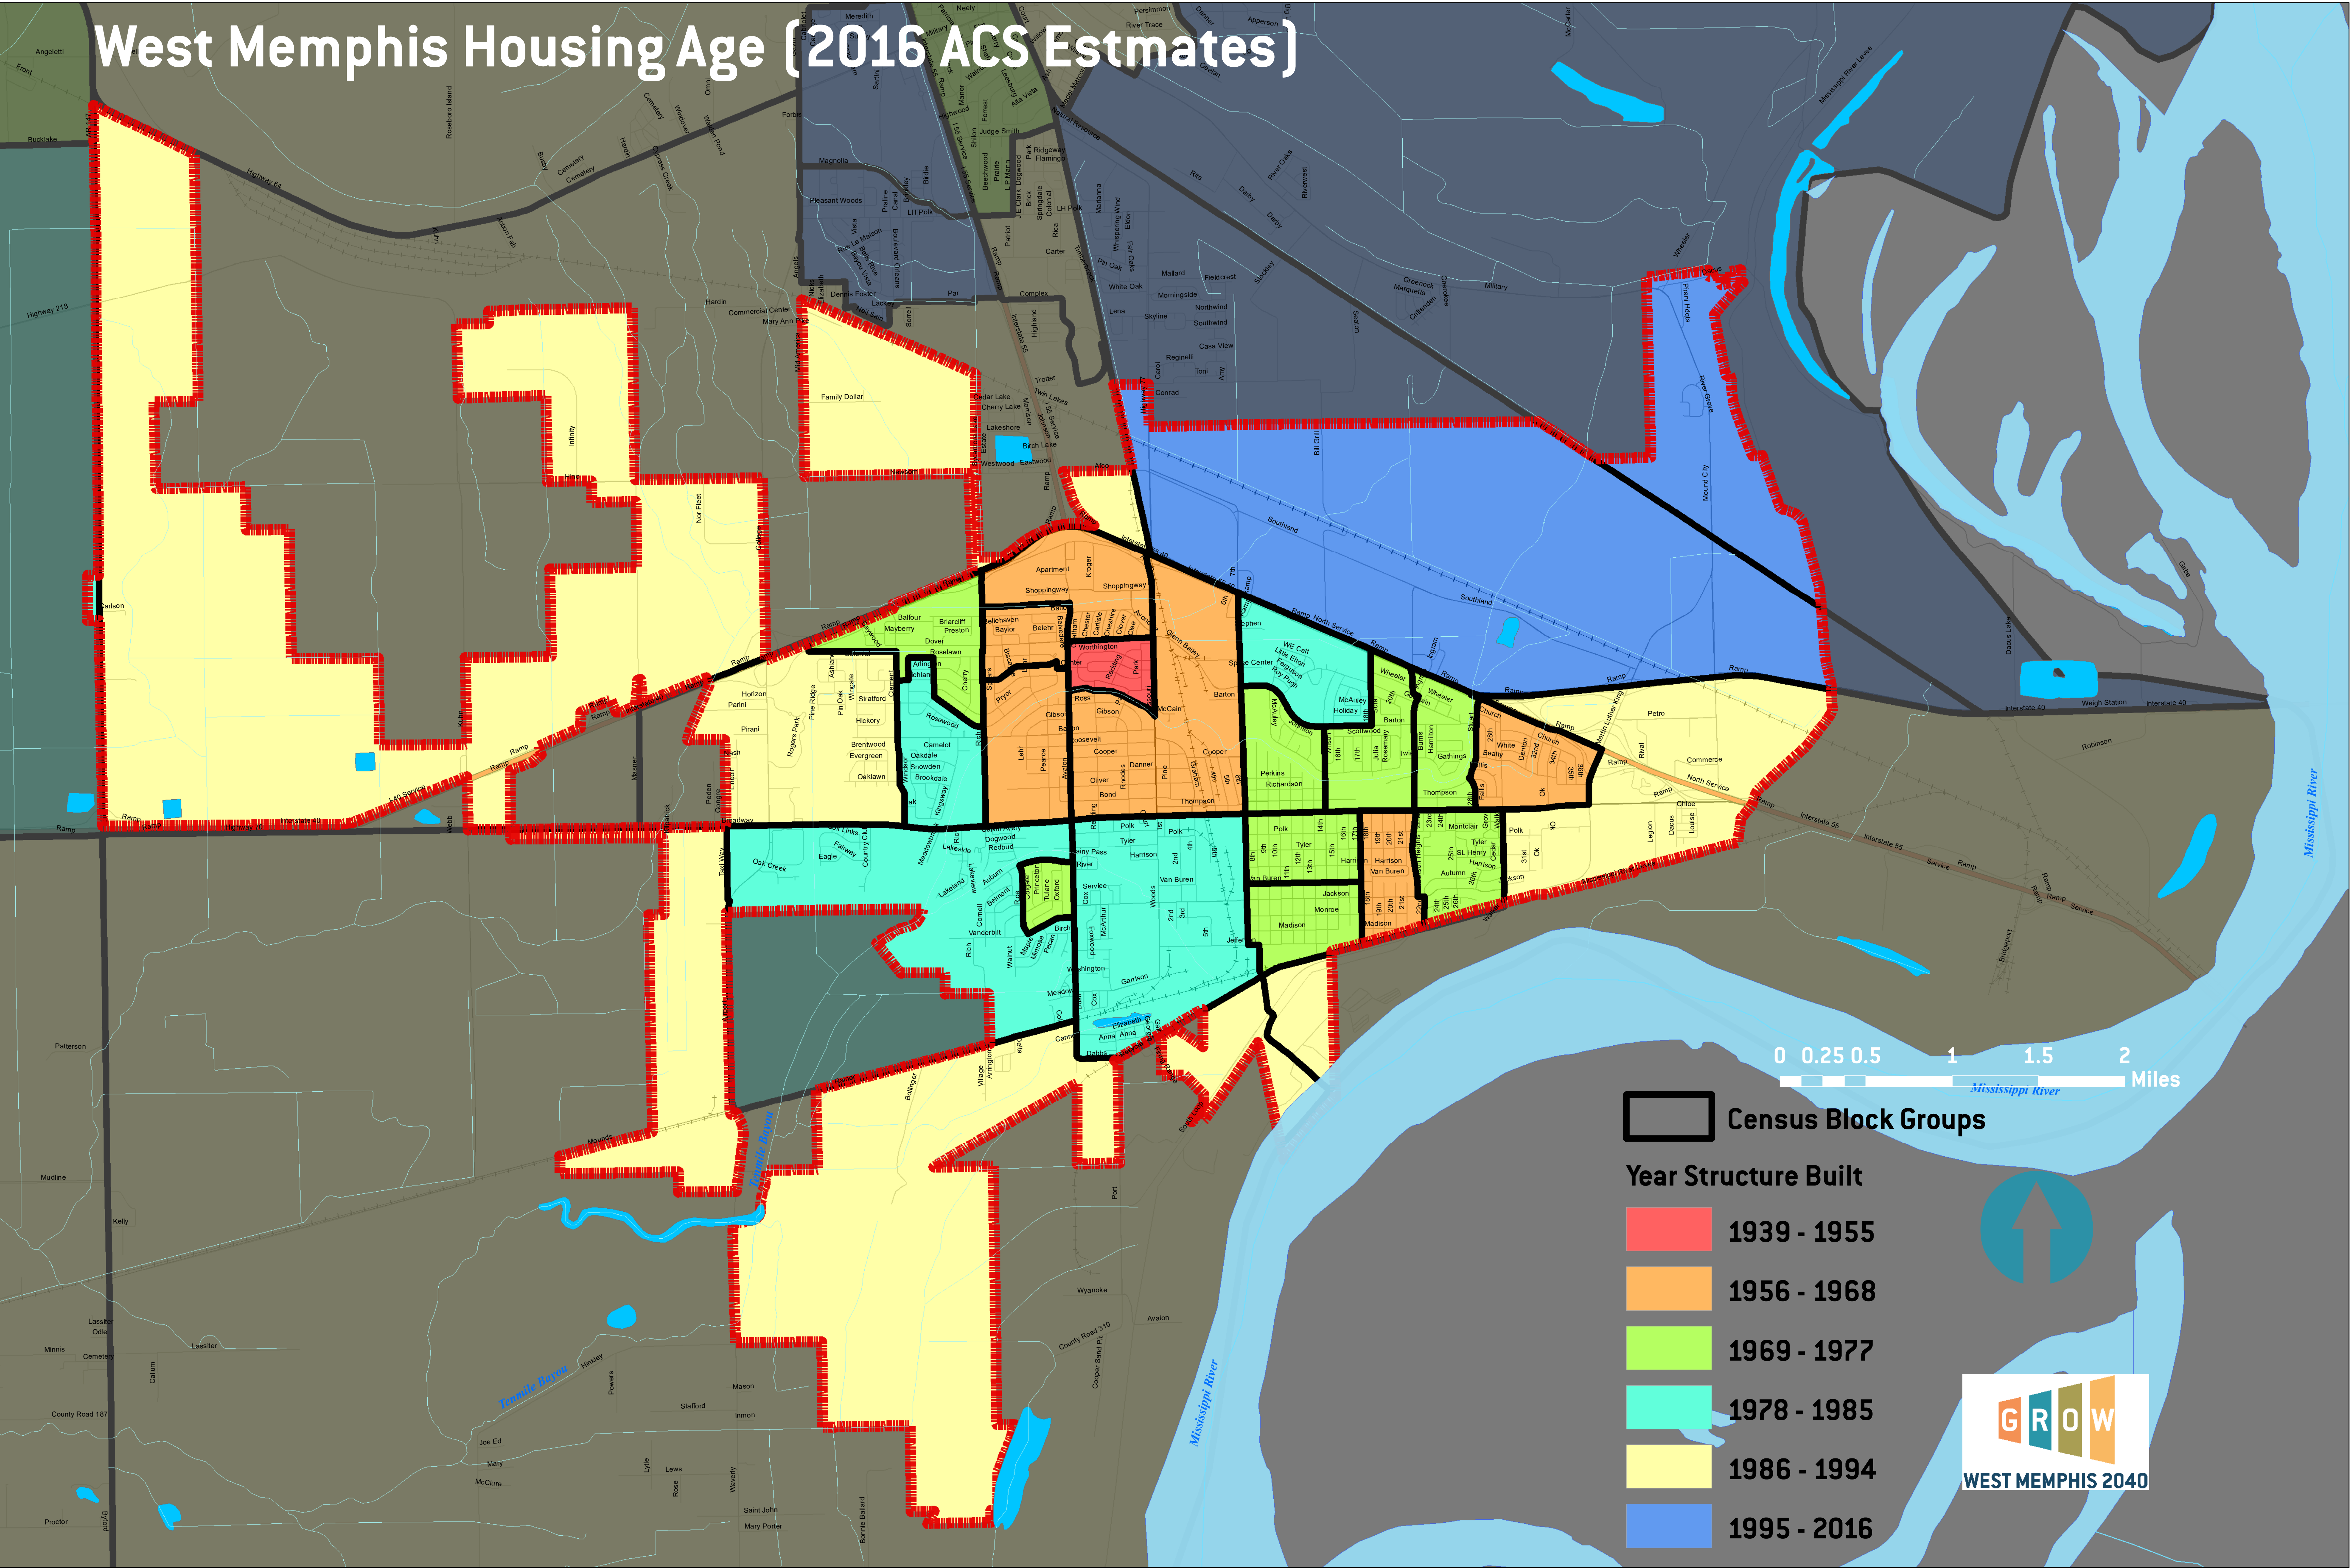

West Memphis Housing Age (2016 ACS Estimates)

0 0.25 0.5 1 1.5 2 Miles

 Census Block Groups

Year Structure Built

-  1939 - 1955
-  1956 - 1968
-  1969 - 1977
-  1978 - 1985
-  1986 - 1994
-  1995 - 2016