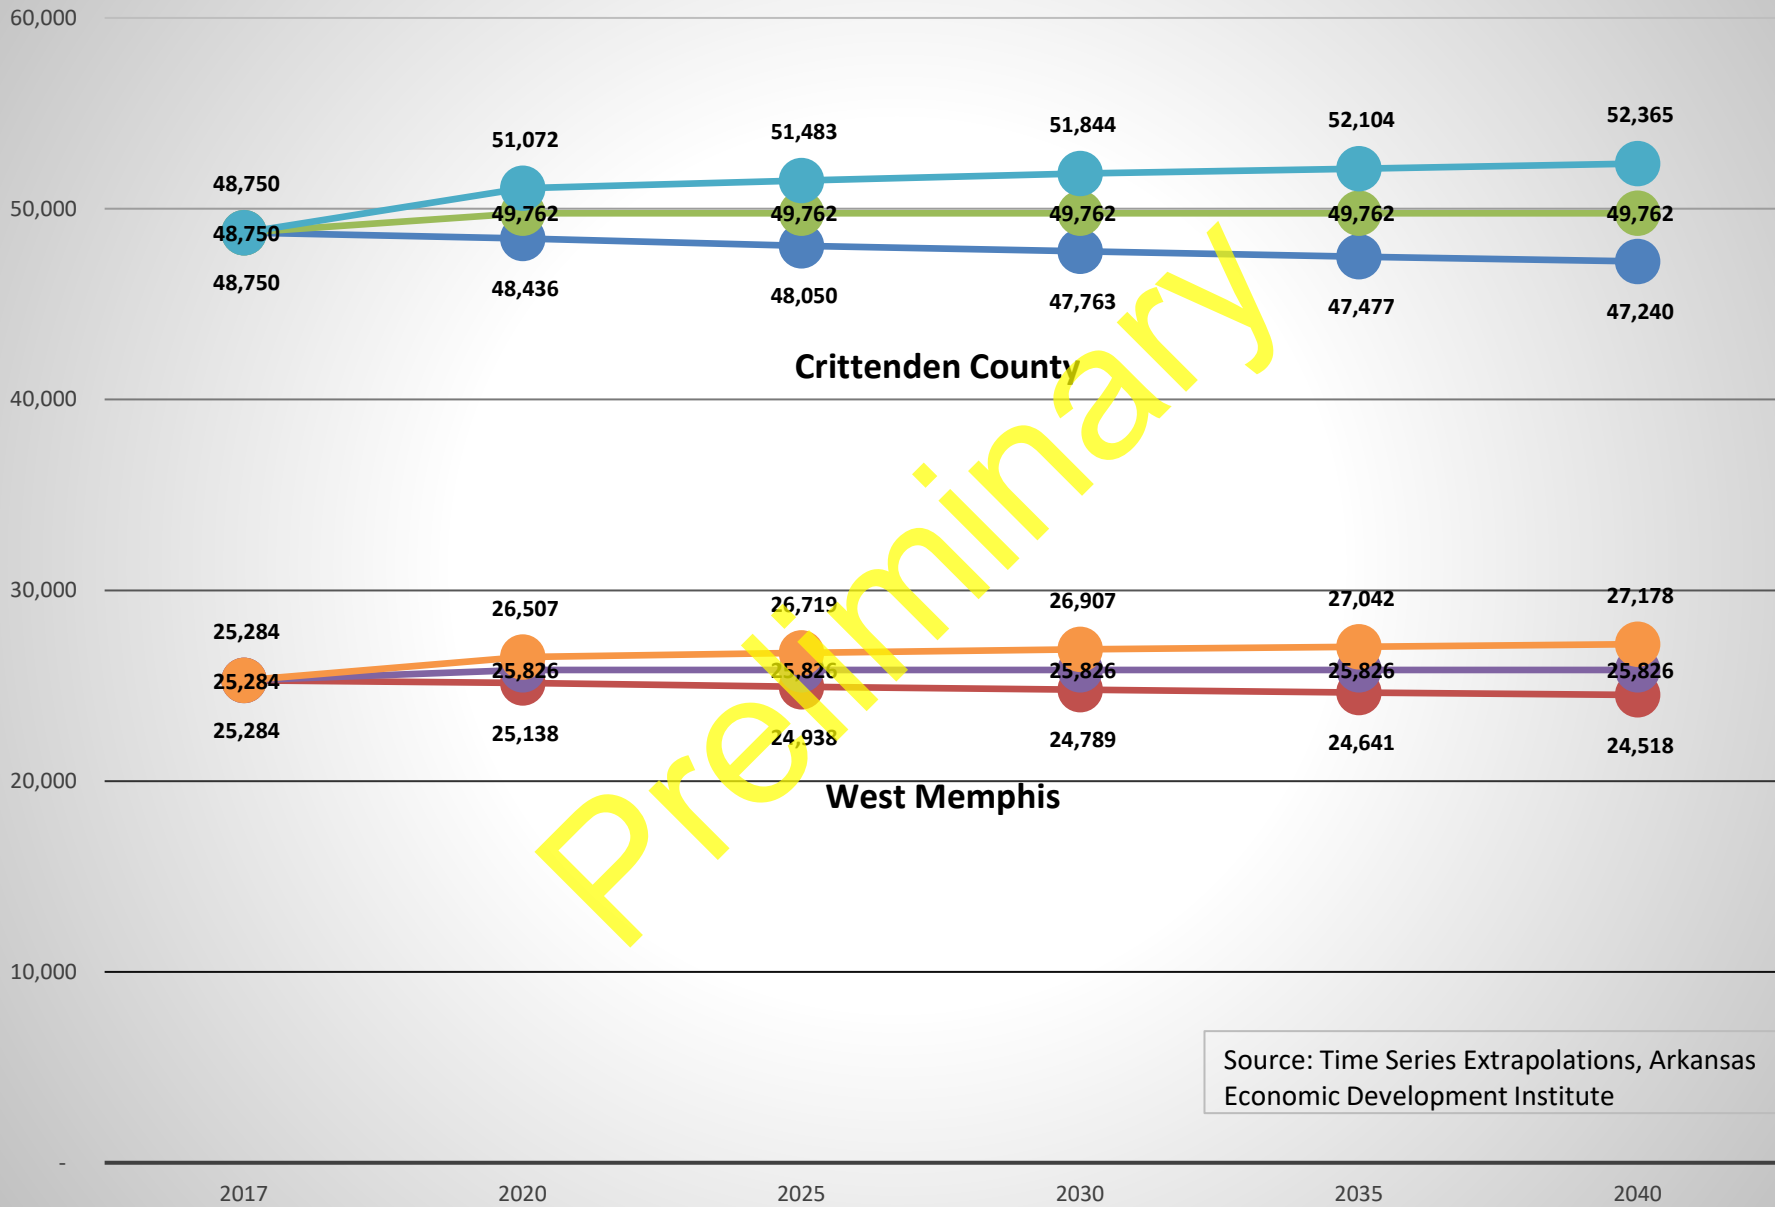

Crittenden County/West Memphis Population Projections

Source: Time Series Extrapolations, Arkansas Economic Development Institute